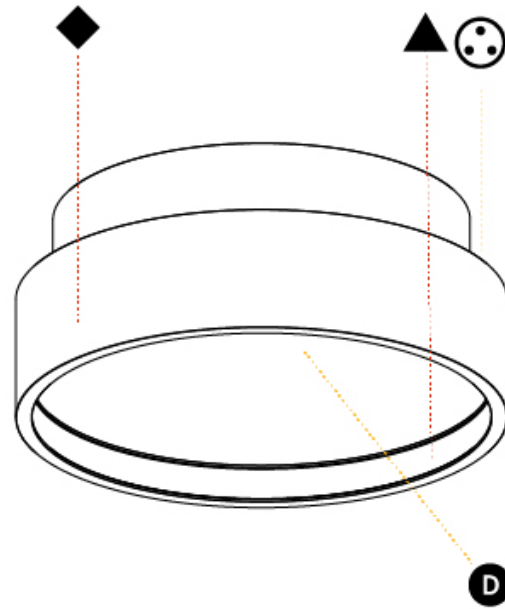

SIGN DIVA SURFACE

A3D085-

PROJECT _____

TYPE _____

SPECIFIER _____

QUANTITY _____

DATE _____

A